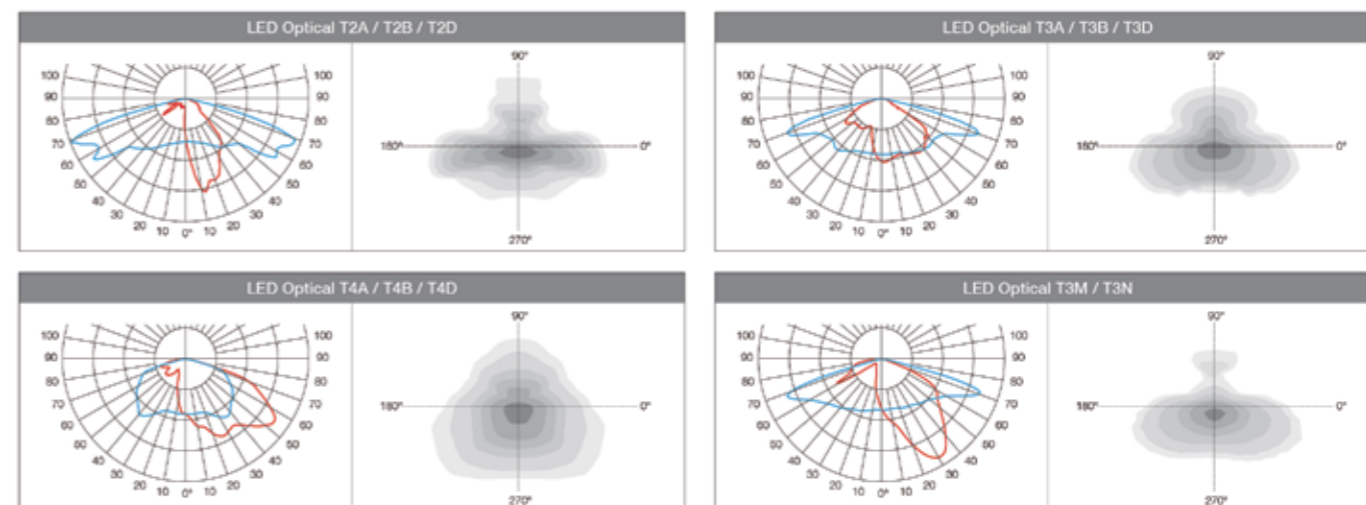

- Die-casting aluminium body, super white tempered glass.
- Optical with PC lenses with high visual comfort and uniform lighting distribution, multiple optical distribution options.
- High quality LED chips, Driver with 0-10V/DALI/programmed be options, and with surger protection up to 20KV.
- Tool-free replaceable with push-button for opened device.
- There are three installation modes: vertical installation, horizontal installation and wall installation, installation tube diameter Φ48/Φ60mm.
- Surface anti-ultraviolet pure polyester powder painting, corrosion resistance can be more than 1000 hours.
- No photo-biological risk, (no risk linked to infrared, blue light and UV radiation) in accordance with EN 62471:2008
- Street lighting control system for use with smart LEDs. It can be compatible with remote management system.
- All external screw are in 304 stainless steel.

IP66

IK08

应用透镜 Optical application

技术参数 Technology data

D-221S

| Code | Power | LED Qty | Optical | Pack Size | Weight | Pcs/20' | Pcs/40' |
|---------------------|-------|---------|---------------------|-------------|--------|---------|---------|
| LED chips-3535/5050 | | | | Body: | | | |
| D-221S1LED40-16 | 40W | 16 | T2A/T3A/T4A/T2M/T3M | 500*370*135 | 6.2 | 1170 | 2465 |
| D-221S1LED40-32 | 40W | 32 | T2A/T3A/T4A/T2M/T3M | 500*370*135 | 6.2 | 1170 | 2465 |
| D-221S1LED60-32 | 60W | 32 | T2A/T3A/T4A/T2M/T3M | 500*370*135 | 6.2 | 1170 | 2465 |
| D-221S1LED75-32 | 75W | 32 | T2A/T3A/T4A/T2M/T3M | 500*370*135 | 6.2 | 1170 | 2465 |