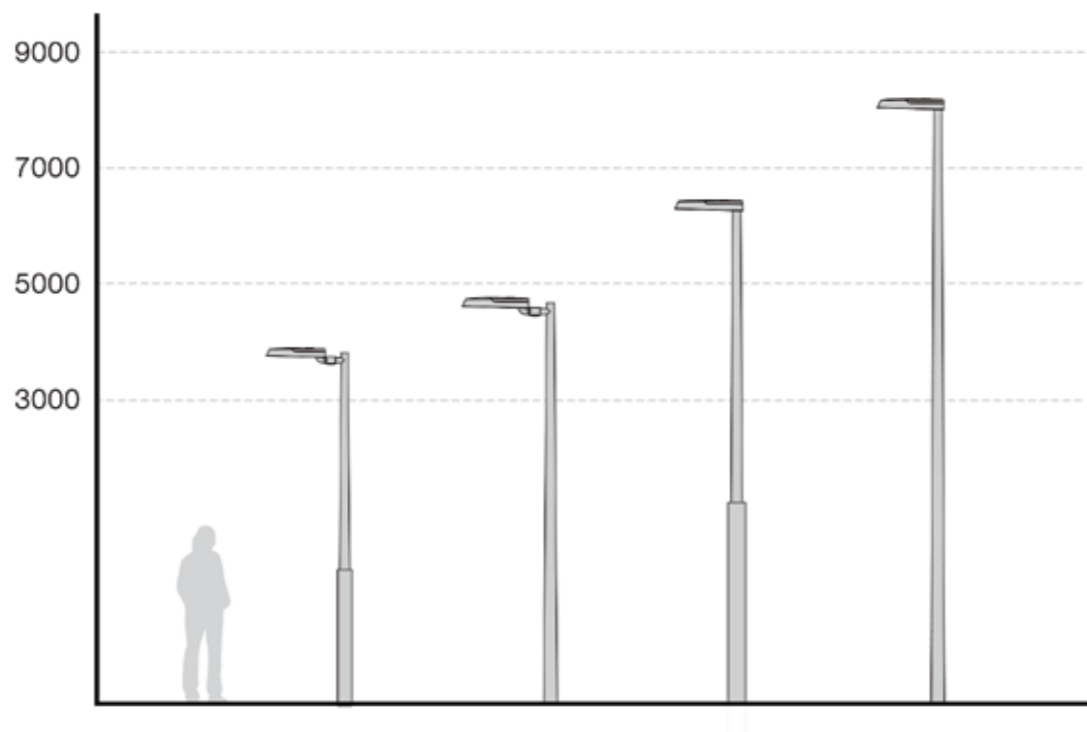

KLED
D-221S

/ 40W-75W /

Urban lighting

A Classic Residential Lighting
with Mediterranean style

D-221S

一组实用型高端LED路灯，有三种安装方式，分别功率从40W-75W，可适用于不同道路功能照明需求，多种光学系统可选配。

A practical high-end LED streeting, there are three installation methods, with power from 22W to 75W. It can be used for lighting requirements of different road functions. A variety of optical systems can be selected.

- Die-casting aluminium body, super white tempered glass.
- Optical with PC lenses with high visual comfort and uniform lighting distribution, multiple optical distribution options.
- High quality LED chips, Driver with 0-10V/DALI/programmed be options, and with surger protection up to 20KV.
- Tool-free replaceable with push-button for opened device.
- There are three installation modes: vertical installation, horizontal installation and wall installation, installation tube diameter Φ48/Φ60mm.
- Surface anti-ultraviolet pure polyester powder painting, corrosion resistance can be more than 1000 hours.
- No photo-biological risk, (no risk linked to infrared, blue light and UV radiation) in accordance with EN 62471:2008
- Street lighting control system for use with smart LEDs. It can be compatible with remote management system.
- All external screw are in 304 stainless steel.

IP66

IK08

应用透镜 Optical application

技术参数 Technology data

D-221S

| Code | Power | LED Qty | Optical | Pack Size | Weight | Pcs/20' | Pcs/40' |
|---------------------|-------|---------|---------------------|-------------|--------|---------|---------|
| LED chips-3535/5050 | | | | Body: | | | |
| D-221S1LED40-16 | 40W | 16 | T2A/T3A/T4A/T2M/T3M | 500*370*135 | 6.2 | 1170 | 2465 |
| D-221S1LED40-32 | 40W | 32 | T2A/T3A/T4A/T2M/T3M | 500*370*135 | 6.2 | 1170 | 2465 |
| D-221S1LED60-32 | 60W | 32 | T2A/T3A/T4A/T2M/T3M | 500*370*135 | 6.2 | 1170 | 2465 |
| D-221S1LED75-32 | 75W | 32 | T2A/T3A/T4A/T2M/T3M | 500*370*135 | 6.2 | 1170 | 2465 |